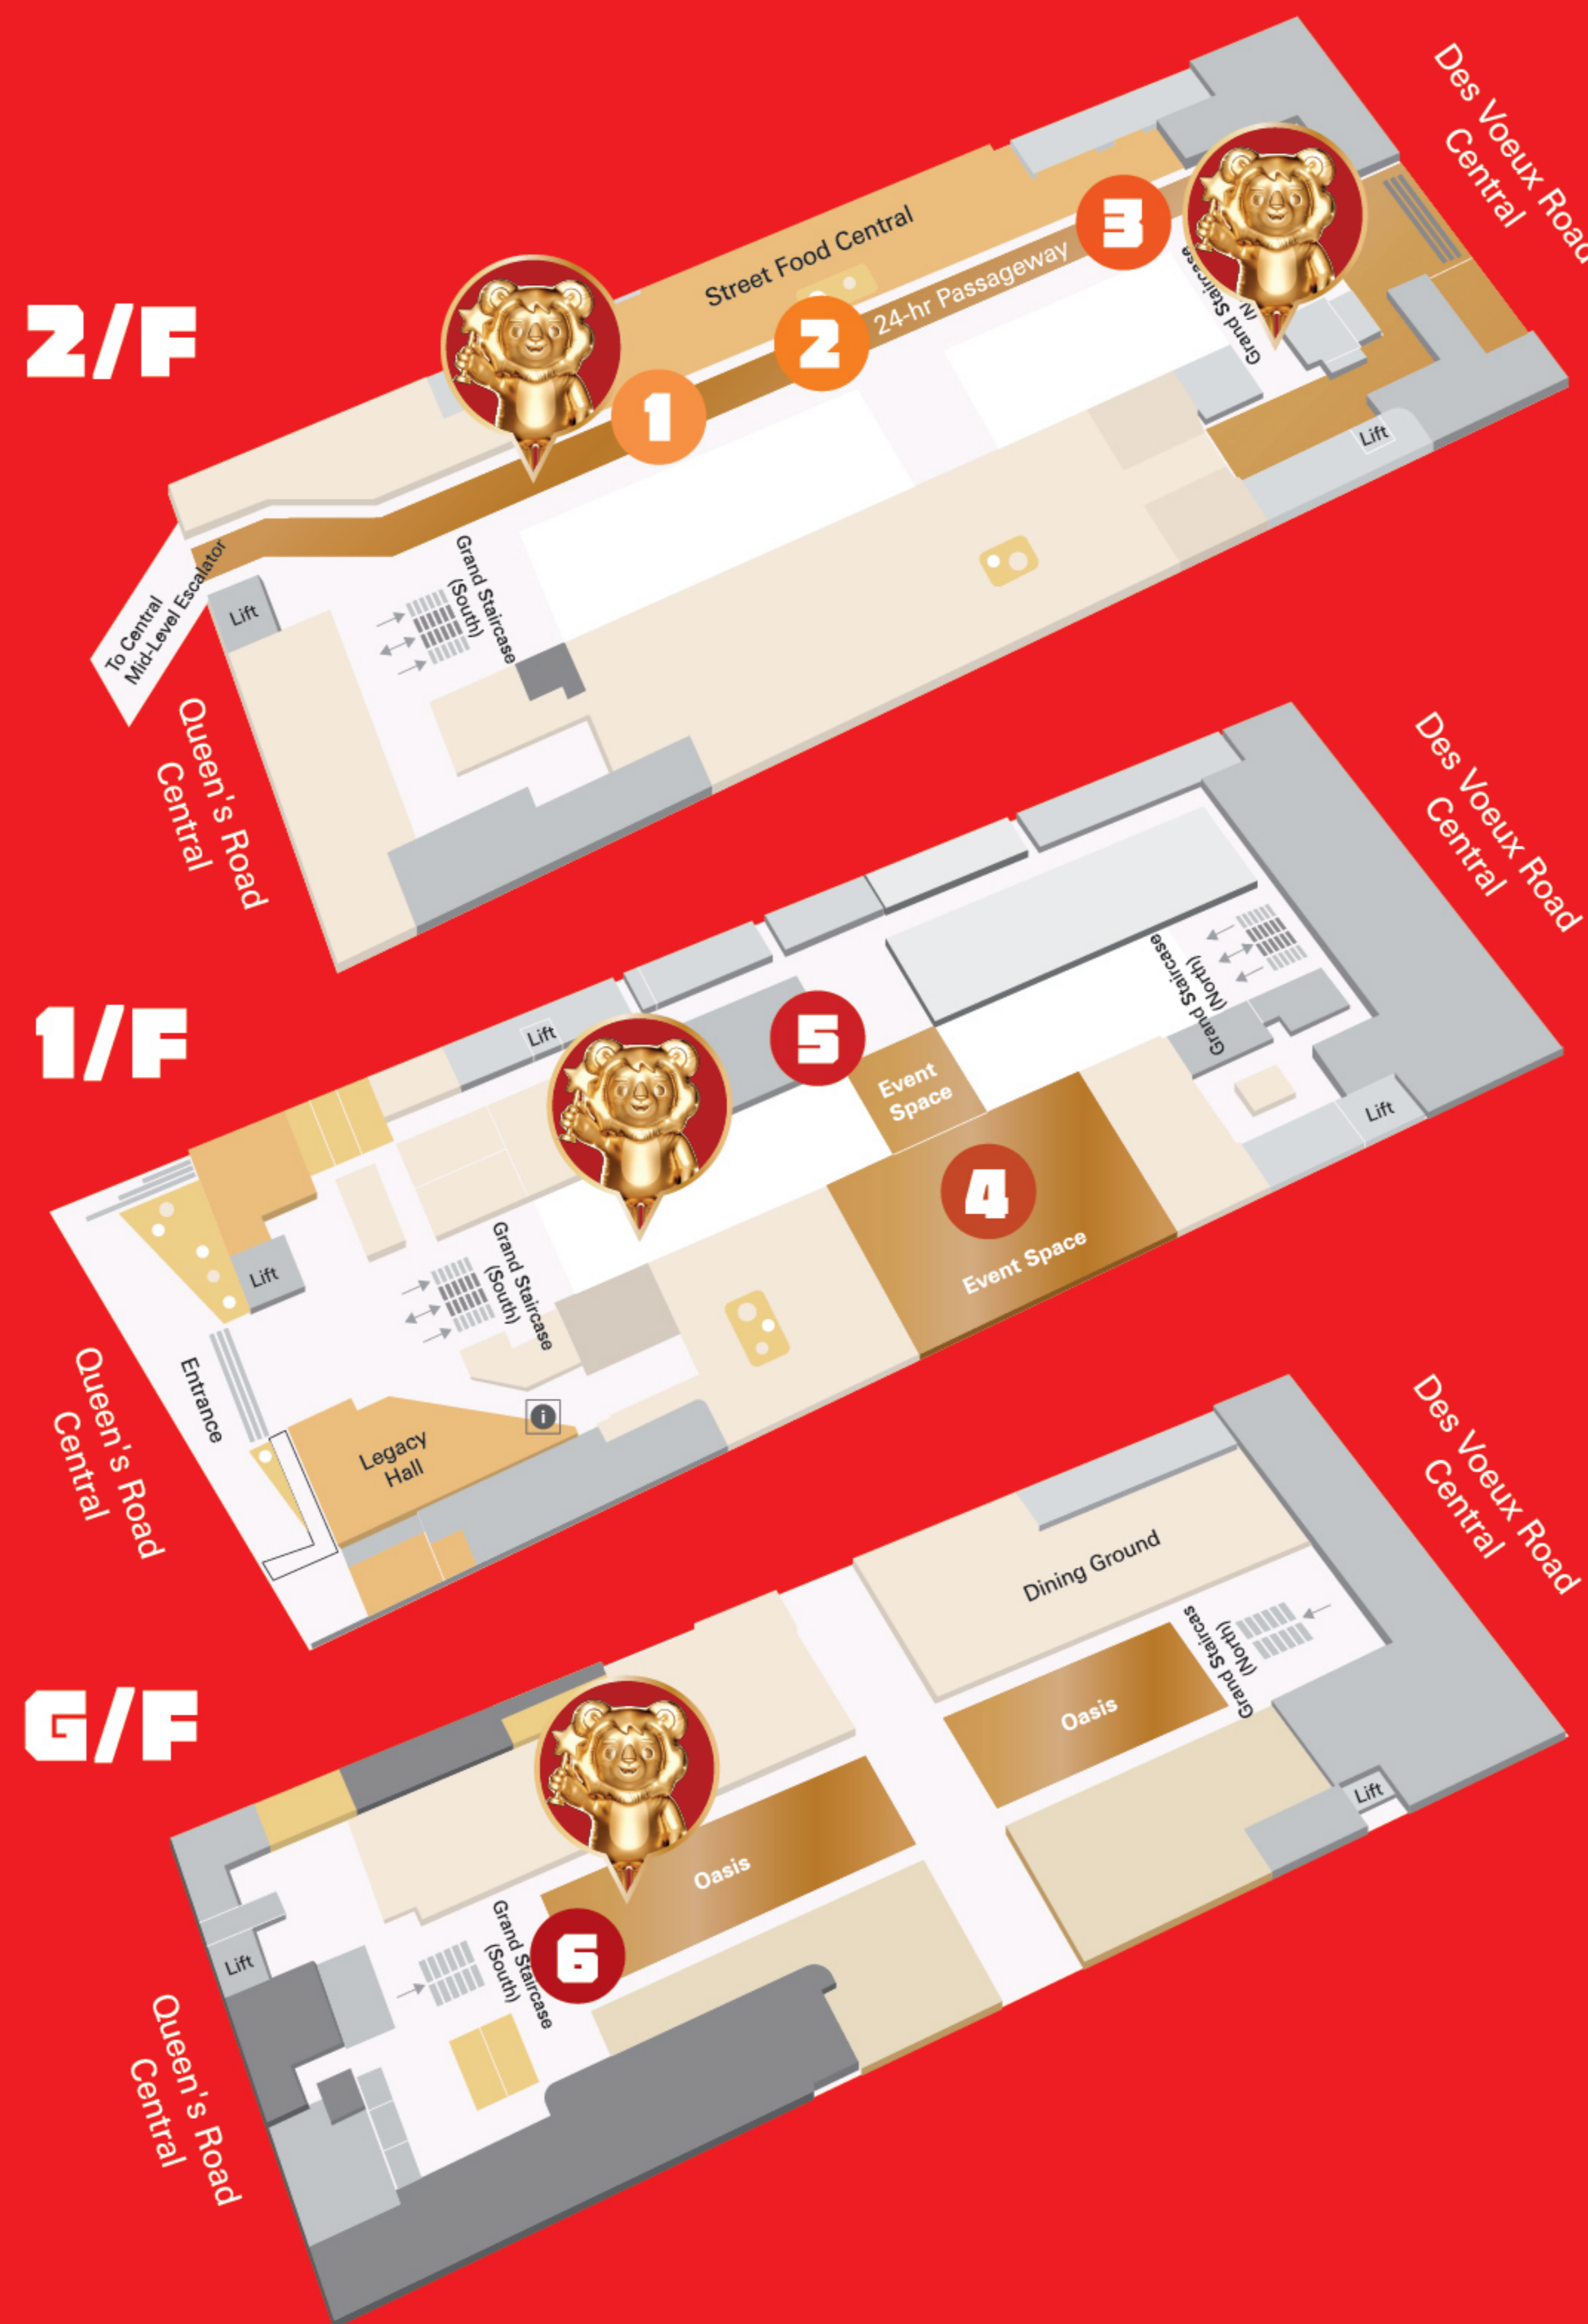

- 1 The Connection Kiosk
- 2 Community Partner Booth
- 3 Gashapon Machine
- 4 Performance Stage
Community Partner Booth
Workshop Zone and Registration Station
- 5 Gift Redemption Counter
- 6 The Supercharge Hub
- Lion Sticker Mission