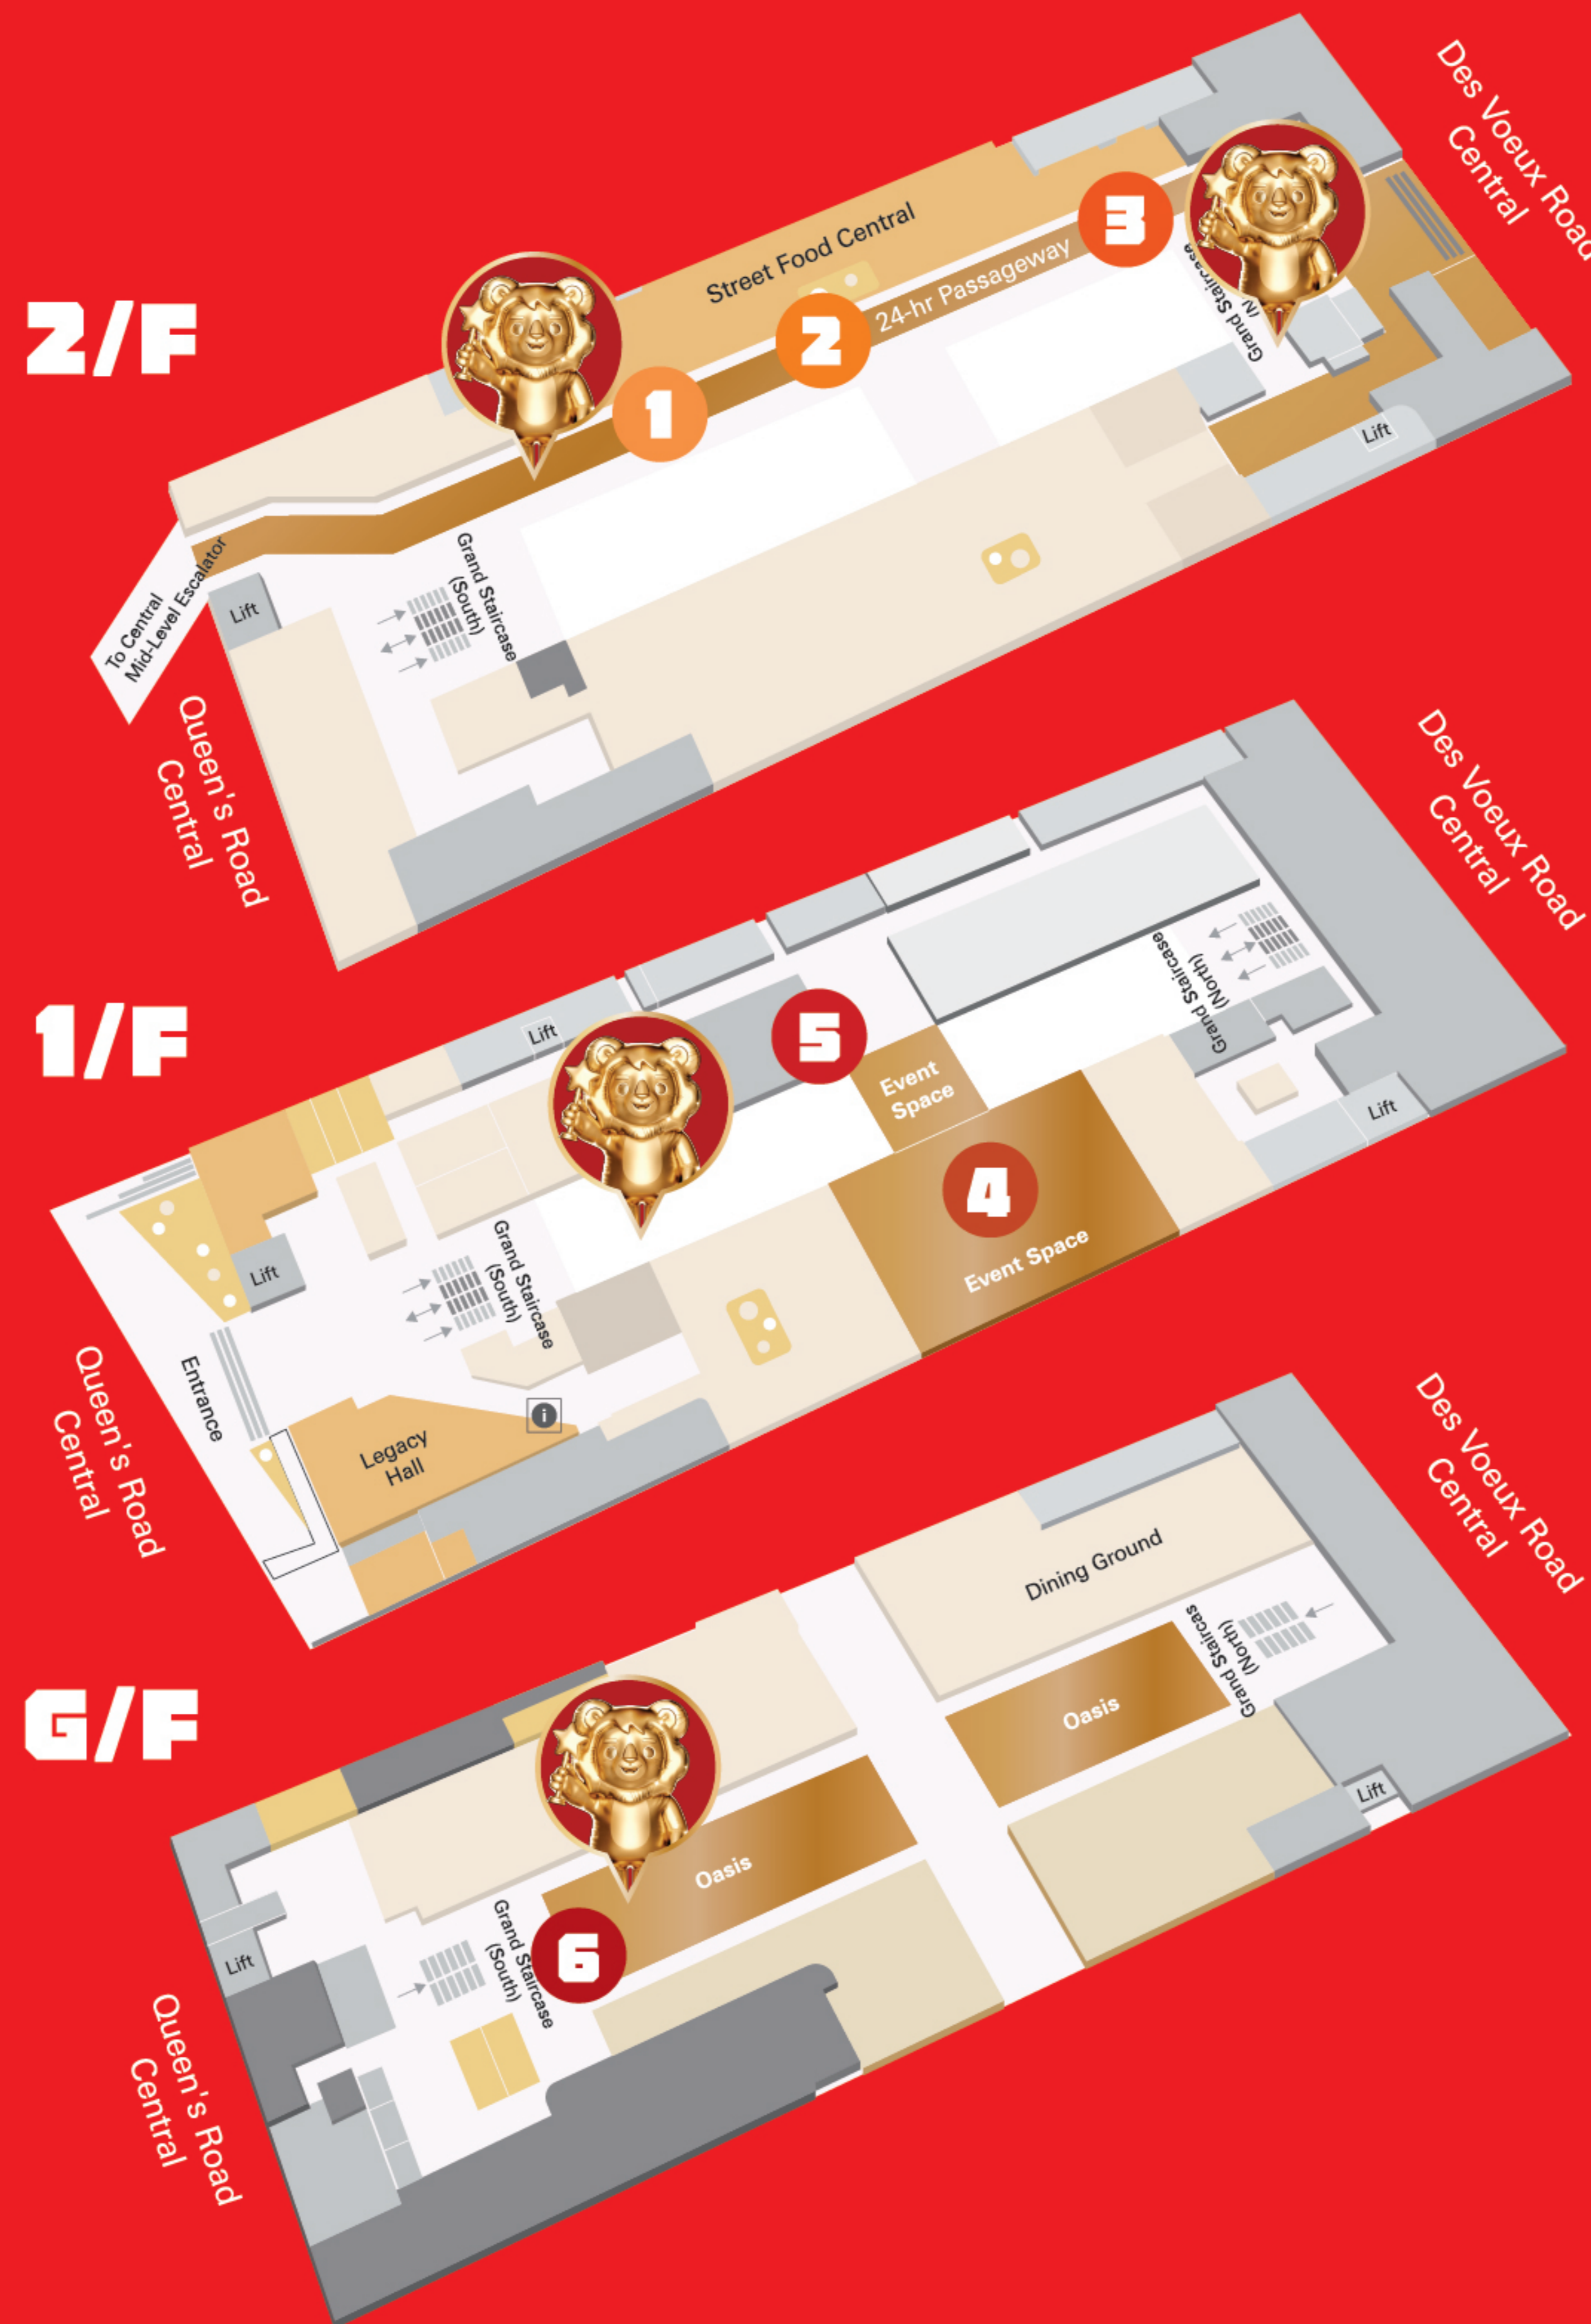

- 1 The Connection Kiosk
- 2 Community Partner Booth
- 3 Gashapon Machine
- 4 Performance Stage
Community Partner Booth
Workshop Zone and Registration Station
- 5 Gift Redemption Counter
- 6 The Supercharge Hub
- Lion Sticker Mission

Talk2Sign

Youth College (International)

1 The Connection Kiosk

2 Community Partner Booth

3 Gashapon Machine

4 Performance Stage
Community Partner Booth
Workshop Zone and Registration Station

5 Gift Redemption Counter